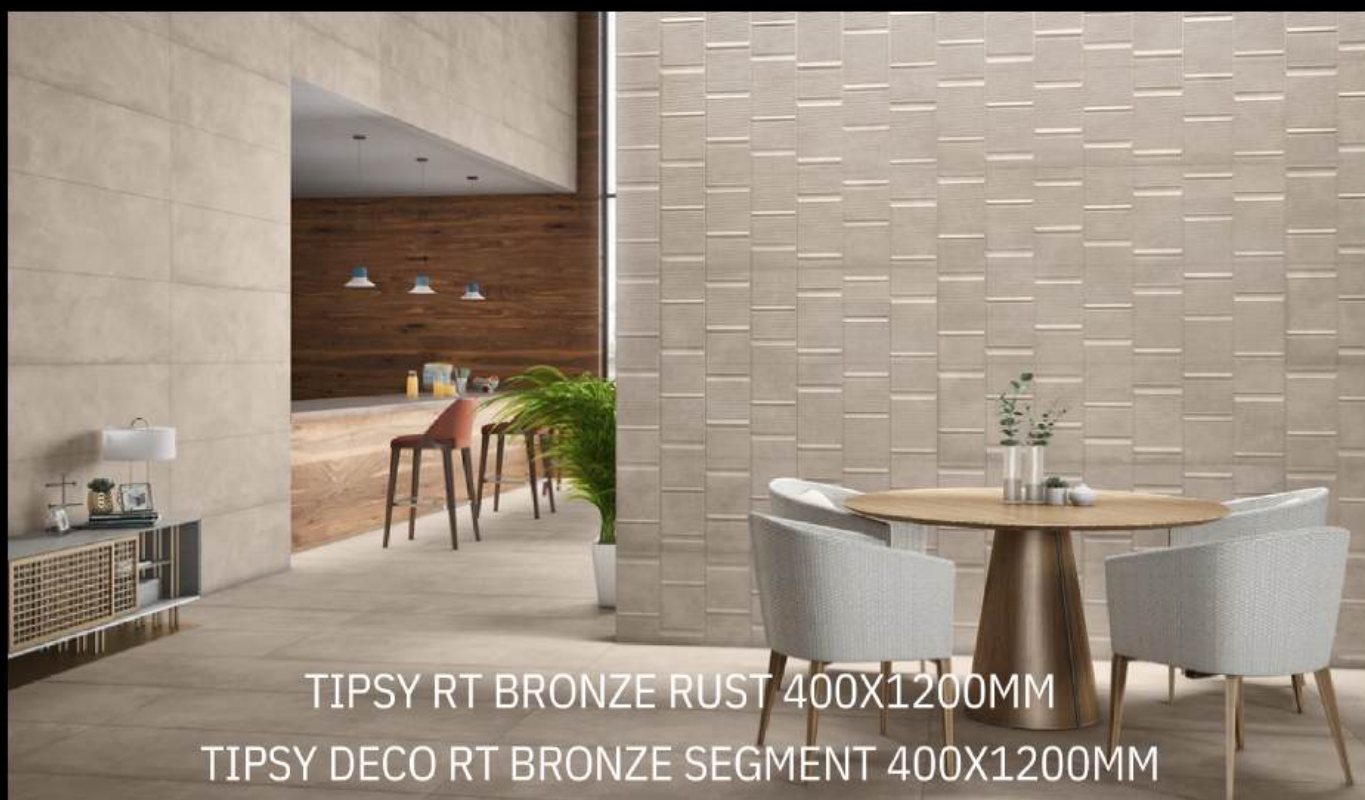

MAKE IN INDIA

DESIGNER SURFACE GVT
LIMITED EDITION
400X1200MM

TIPSY DECO RT BRONZE SEGMENT 400X1200MM

WALL & FLOOR / INDOOR / OUTDOOR

LET'S MAKE SOMETHING BEAUTIFUL

MAKE IN INDIA

DESIGNER SURFACE GVT
LIMITED EDITION
400X1200MM