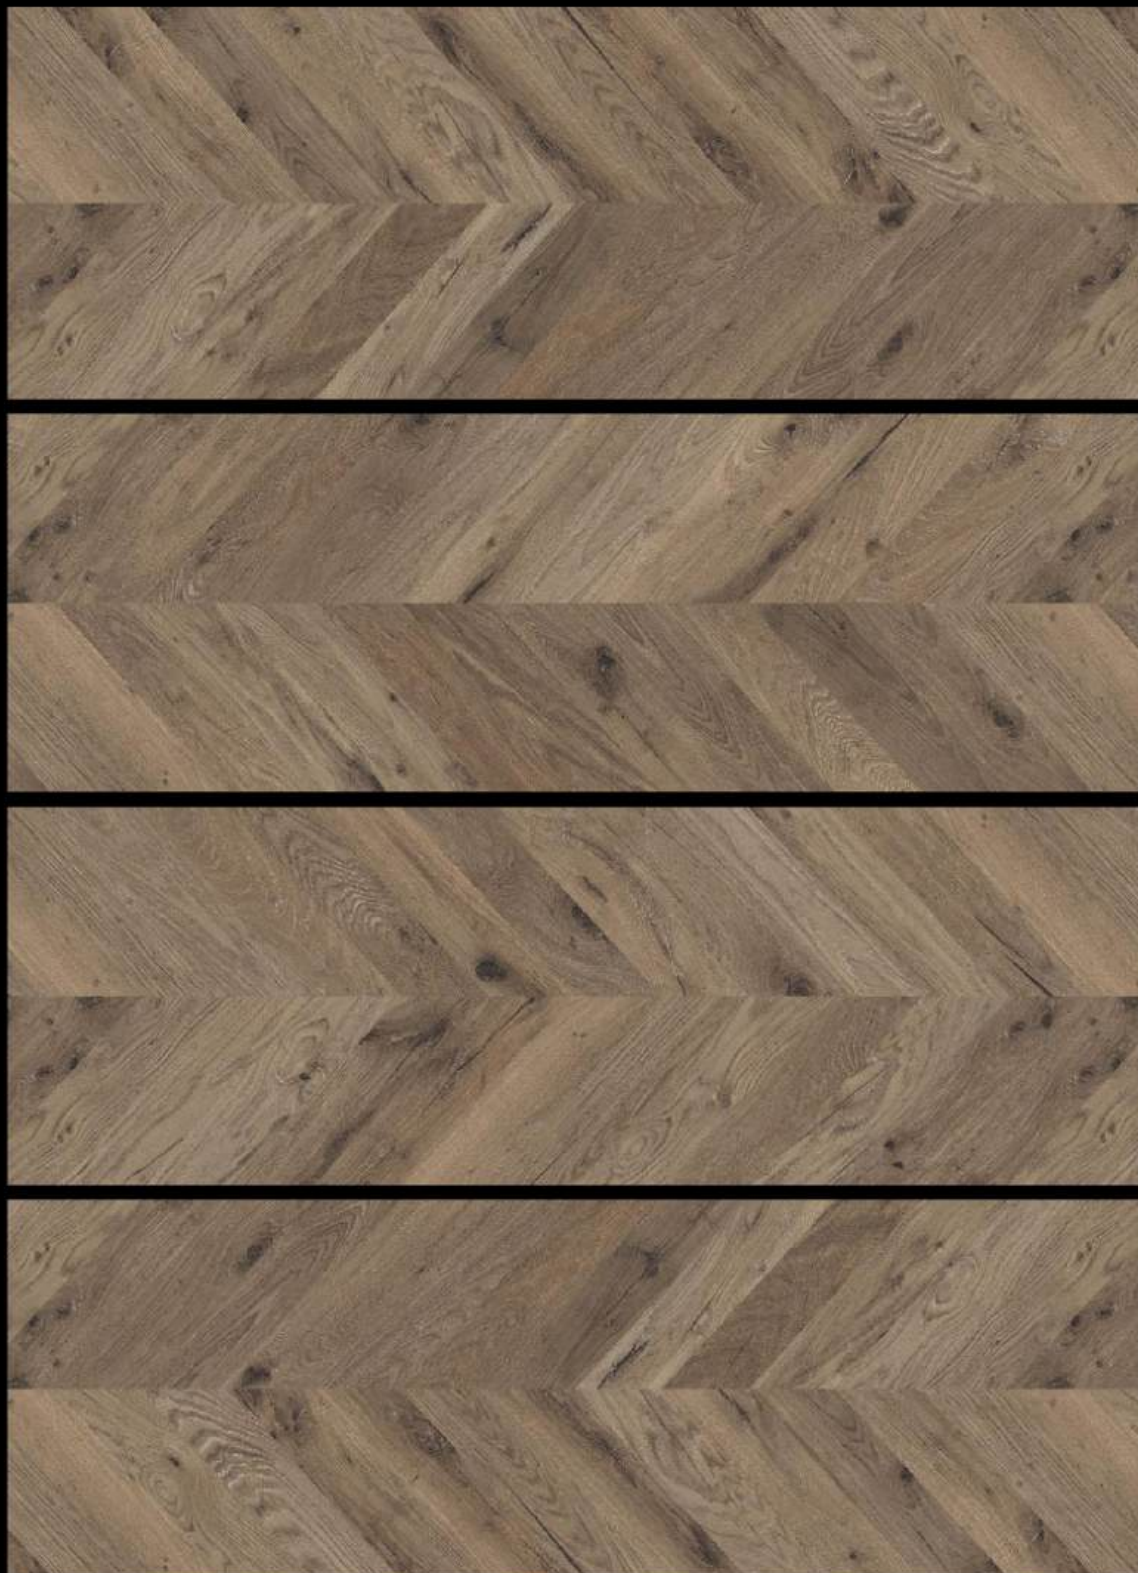

CHEVRON OAK CV 400X1200MM

WALL & FLOOR / INDOOR / OUTDOOR

MAKE IN INDIA

LET'S MAKE SOMETHING BEAUTIFUL

THE STONE PEOPLE

D - 200, Marble Market,
Mansarover Garden,
New Delhi - 110015.
INDIA.

+91 11 2511 1111 | +91 98739 39391
stonepeopleindia@gmail.com