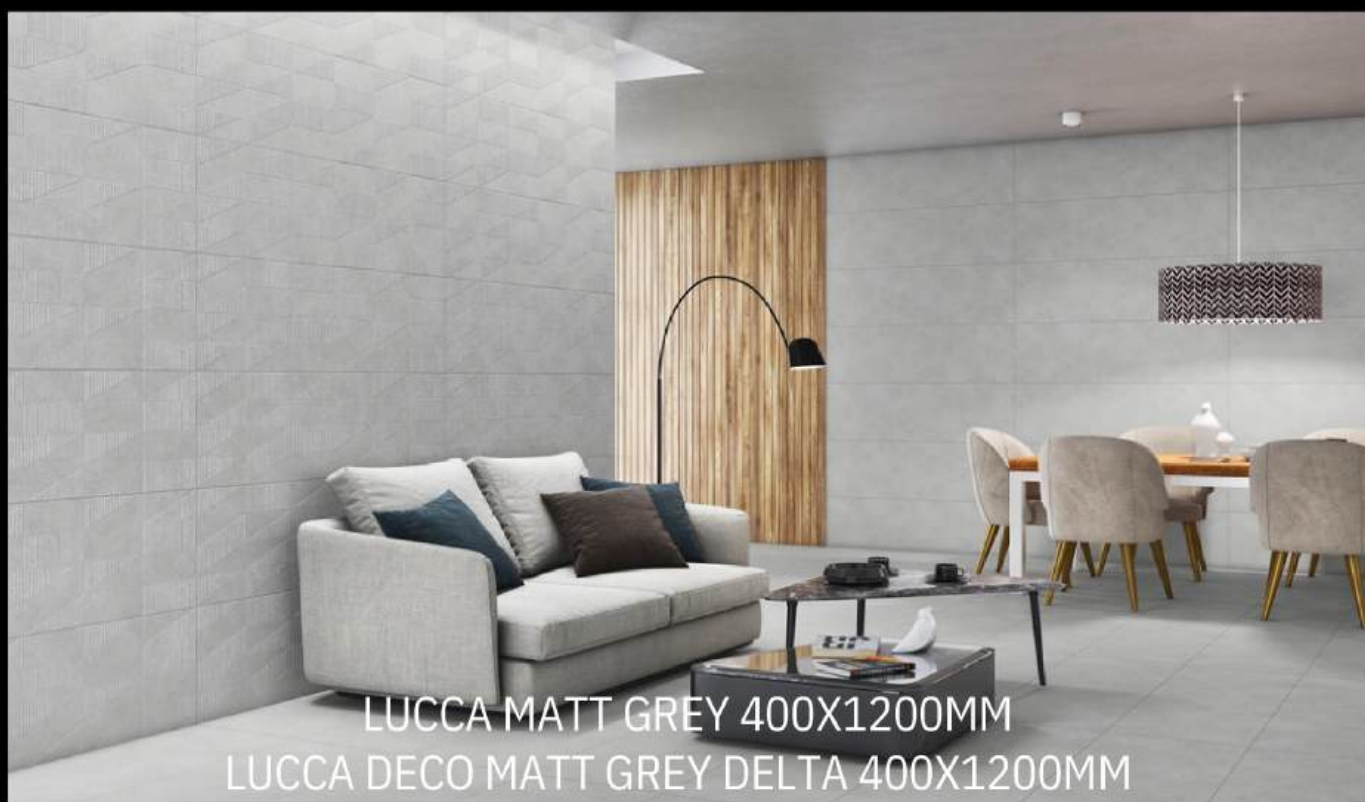

LUCCA DECO MATT GREY SEGMENT 400X1200MM

WALL & FLOOR / INDOOR / OUTDOOR

MADE IN INDIA

LET'S MAKE SOMETHING BEAUTIFUL

DESIGNER SURFACE GVT
LIMITED EDITION
400X1200MM

LUCCA MATT GREY 400X1200MM
LUCCA DECO MATT GREY SEGMENT 400X1200MM