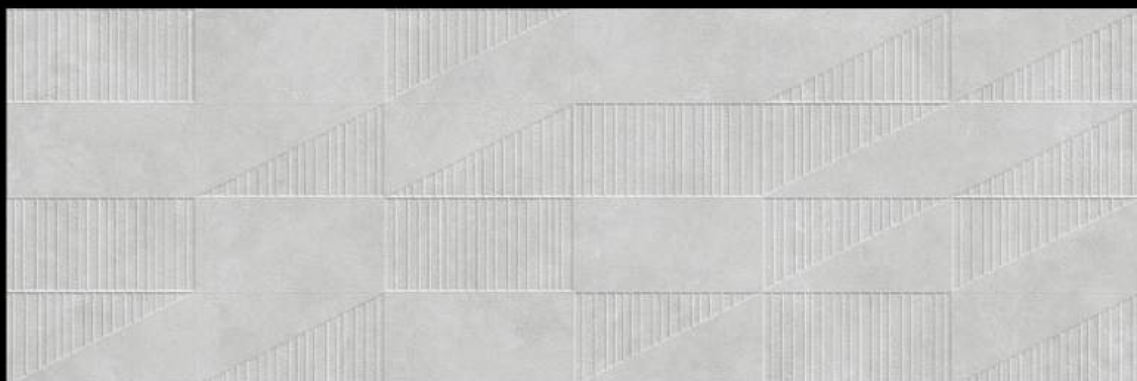

WALL & FLOOR / INDOOR / OUTDOOR

LET'S MAKE SOMETHING BEAUTIFUL

MAKE IN INDIA

DESIGNER SURFACE GVT
LIMITED EDITION
400X1200MM

LUCCA MATT GREY 400X1200MM

LUCCA DECO MATT GREY DELTA 400X1200MM

LUCCA DECO MATT GREY SEGMENT 400X1200MM