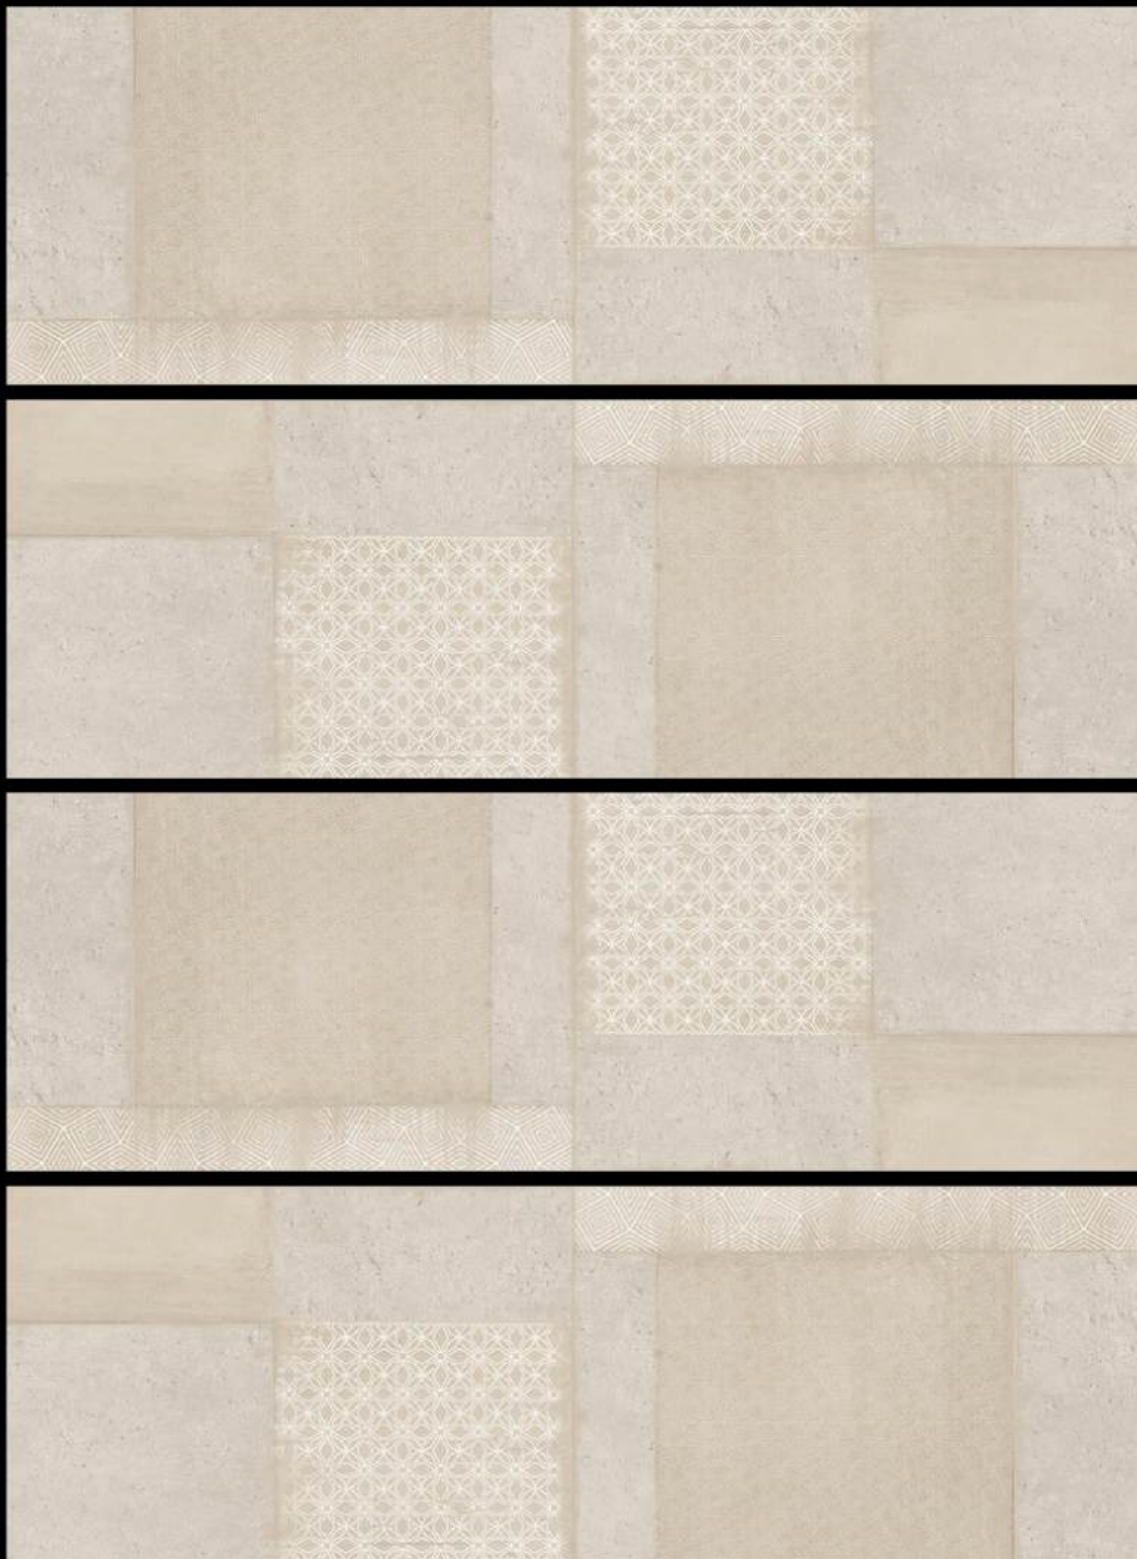

DESIGNER SURFACE GVT
LIMITED EDITION
400X1200MM

VINTAGE DECO CV 001 DECORE 400X1200MM

WALL & FLOOR / INDOOR / OUTDOOR

LET'S MAKE SOMETHING BEAUTIFUL

MAKE IN INDIA